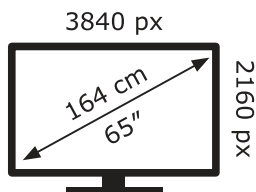

ENERG ⚡

LG Electronics

65UQ75006LF

108 kWh/1000h

ABCDEF**G**

154 kWh/1000h

2019/2013