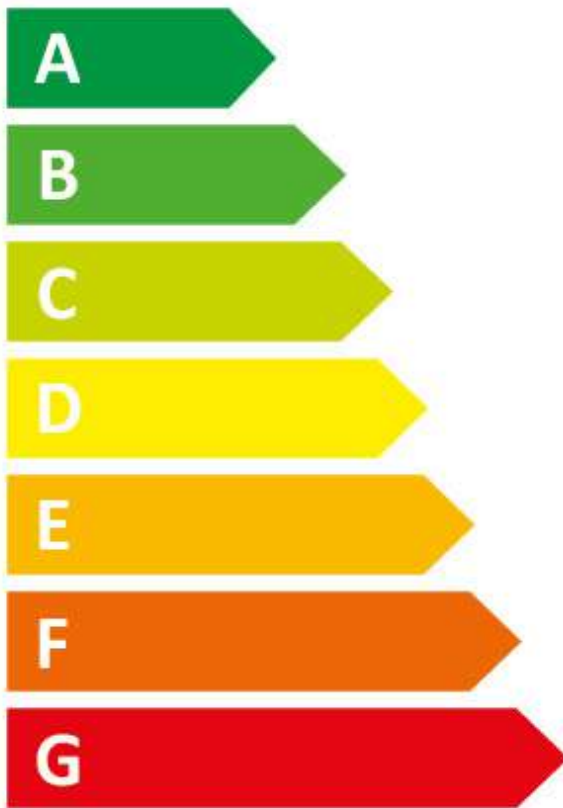

ENERG

BRU

ELS81200VIA

A

38 kWh / 

8,0 kg

3:38

40 L